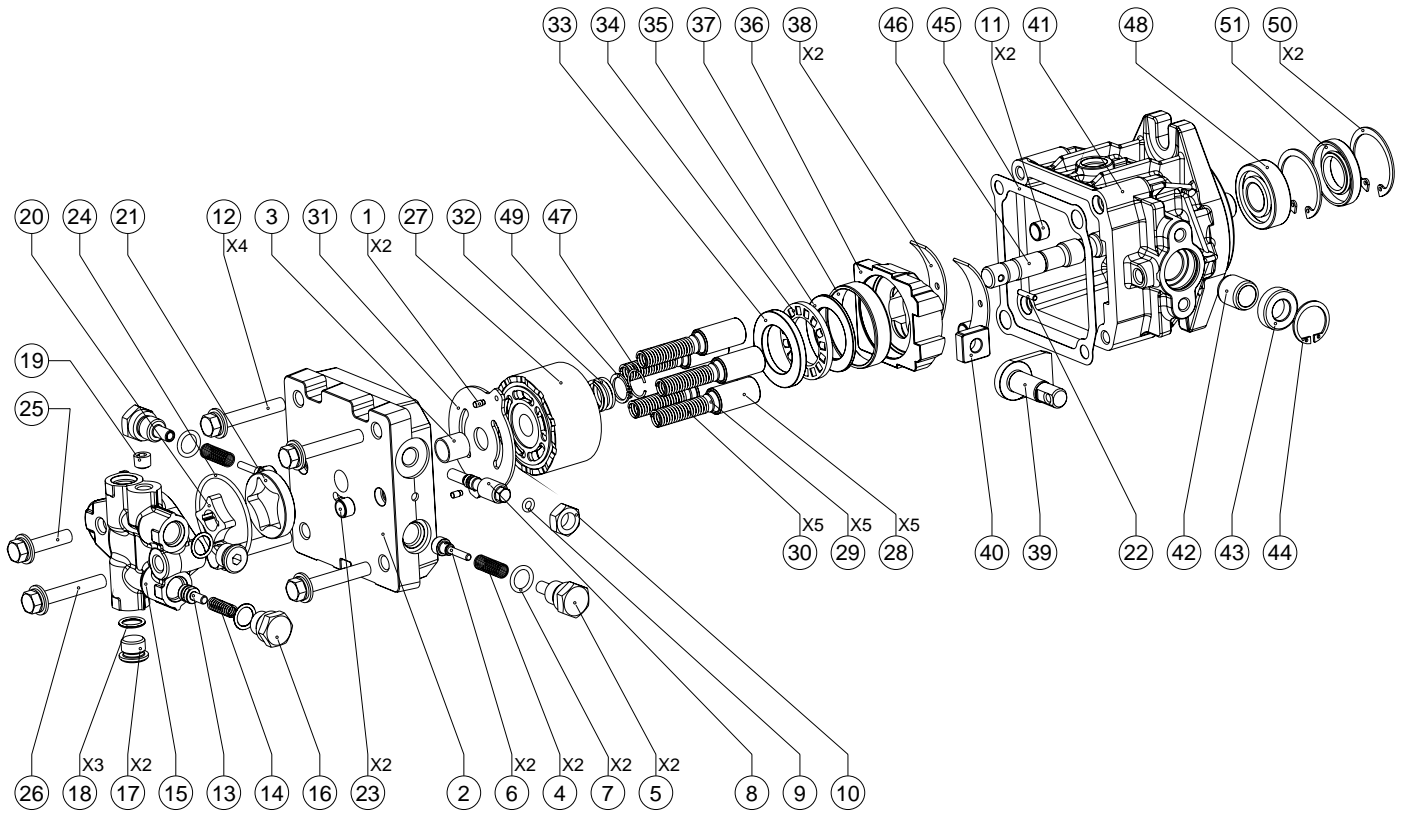

KP (101) SERIES PUMP

KP (101) SERIES PUMP COMPONENTS

SEAL KIT 101444001

DESCRIPTION	EXP VIEW ITEM #	KIT
CHECK VALVE SEAL (2)	7	THESE ITEMS INCLUDED IN SEAL KIT: 101444001
BY-PASS VALVE SEAL	9	
CHARGE PUMP PLUG SEAL (3)	18	
CHARGE PUMP BODY SEAL	24	
DDC SHAFT SEAL	43	
HOUSING GASKET	45	
INPUT SHAFT SEAL	51	

CHARGE RELIEF KIT

DESCRIPTION	EXPLODED VIEW ITEM #	KIT
RELIEF VALVE	13	THESE ITEMS INCLUDED IN KIT: 101018001
SPRING	14	
CHARGE PUMP	16	
CHARGE PUMP PLUG SEAL	18	

CHECK VALVE KIT / WITH .031" ORIFICE

DESCRIPTION	EXP VIEW ITEM #	KIT
SPRING	4	THESE ITEMS INCLUDED IN KIT: 101018002
CHECK PLUG	5	
CHECK VALVE	6	
SEAL	7	

INPUT SHAFT KIT 15MM

DESCRIPTION	EXPLODED VIEW ITEM #	KIT
INPUT SHAFT	46	THESE ITEMS INCLUDED IN KIT: 101011001
SPLIT RING	47	
INPUT SHAFT BEARING	48	
INPUT SHAFT SEAL	51	