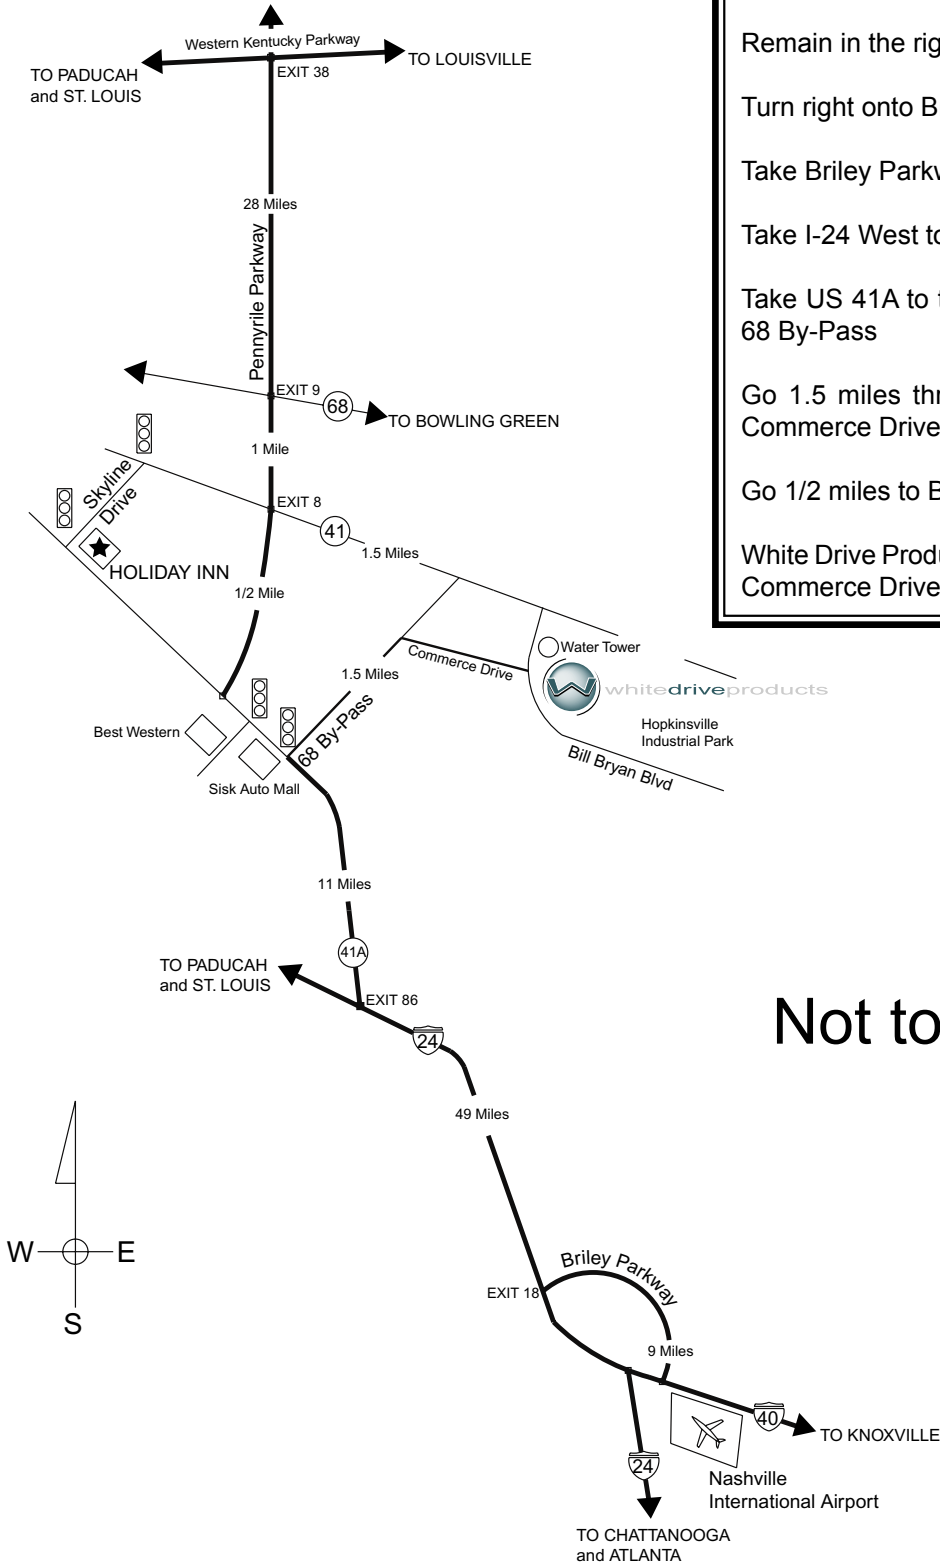

**FROM NASHVILLE INTERNATIONAL AIRPORT**

Exit Nashville International Airport onto I-40 West

Remain in the right lane and take the Briley Parkway Exit

Turn right onto Briley Parkway

Take Briley Parkway to Exit 18 onto I-24 West

Take I-24 West to Exit 86, turn right onto US 41A

Take US 41A to the third stoplight and turn right onto the 68 By-Pass

Go 1.5 miles through one stoplight and turn right onto Commerce Drive

Go 1/2 miles to Bill Bryan Blvd.

White Drive Products' main entrance is directly across from Commerce Drive

Not to Scale

**White Drive Products**

110 Bill Bryan Blvd.

Hopkinsville, KY. 42240

(270) 885-1110